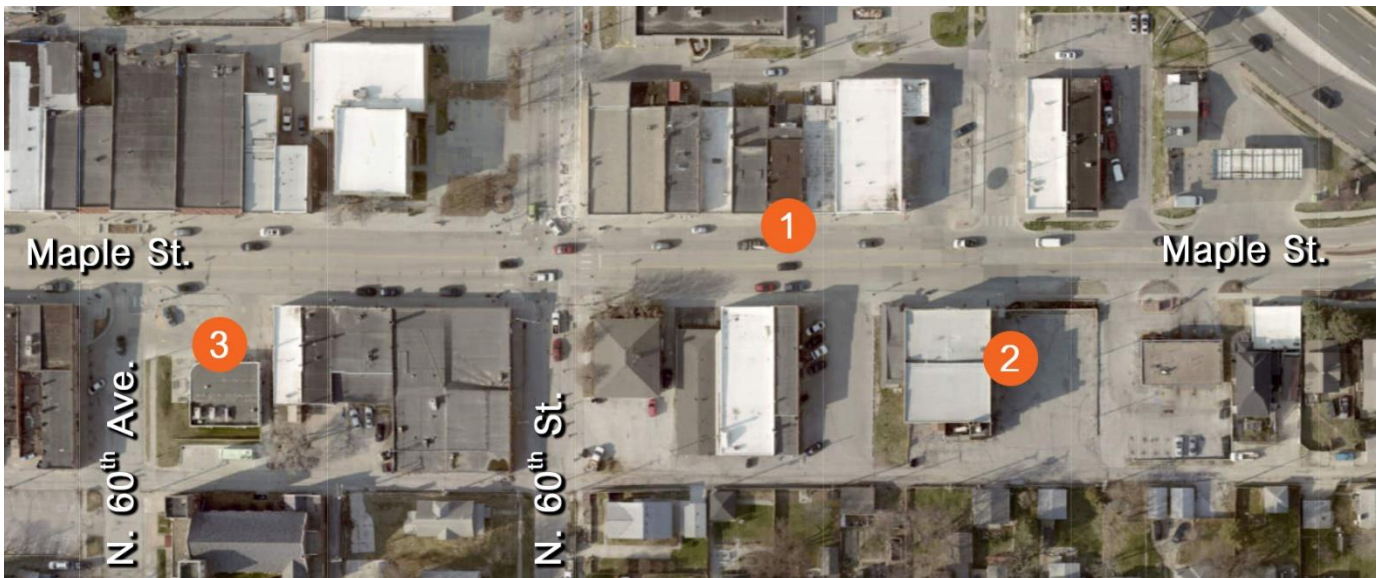

Total run time: 21 minutes, 04 seconds.

MAPLE ST. CONSTRUCT

IMPROVISE

A Series of Short Films

March 4th, 2022

Location 02: BFF Gallery at the Masonic Lodge

Film Order:

- | | | | |
|----|---|----|--|
| 1. | When the Fun Stops
Ella Weber | 4. | Experiments In Movement Reflection And Deep Breath
Ian Tredway |
| 2. | Fire Pit
Frankie Carino | 5. | Quaranteamed
Jerry Peña |
| 3. | Dig
Mike Nesbit | 6. | como-se-vive
Jonthan Orozco & Jazabeth Roca-Gonzalez |
| | | 7. | Interconnectedness
Casey Callahan |

Total run time: 24 minutes, 13 seconds.

MAPLE ST. CONSTRUCT

IMPROVISE

A Series of Short Films

March 4th, 2022

Location 03: Backside of Ted & Wally's

Film Order:

- | | | | |
|----|--|-----|---|
| 1. | Drinking Seawater
Natou Fall | 6. | WAVE
Taiyo Watanabe |
| 2. | 3 Questions
Robert Gunderman | 7. | Dura-Lar – Oil – Brush – Spatula – Mineral Spirits
Chad Olsen |
| 3. | Hill House
Robin Donaldson | 8. | Improvise & Build
Jasmin Blasco |
| 4. | Vivaldi
Thomas Prinz | 9. | Primary Earth Primary Earth Primary Earth
William Dilworth |
| 5. | Broke Ground
Shane Darwent | 10. | Red and Yellow Twist, 2007
Garry Noland |