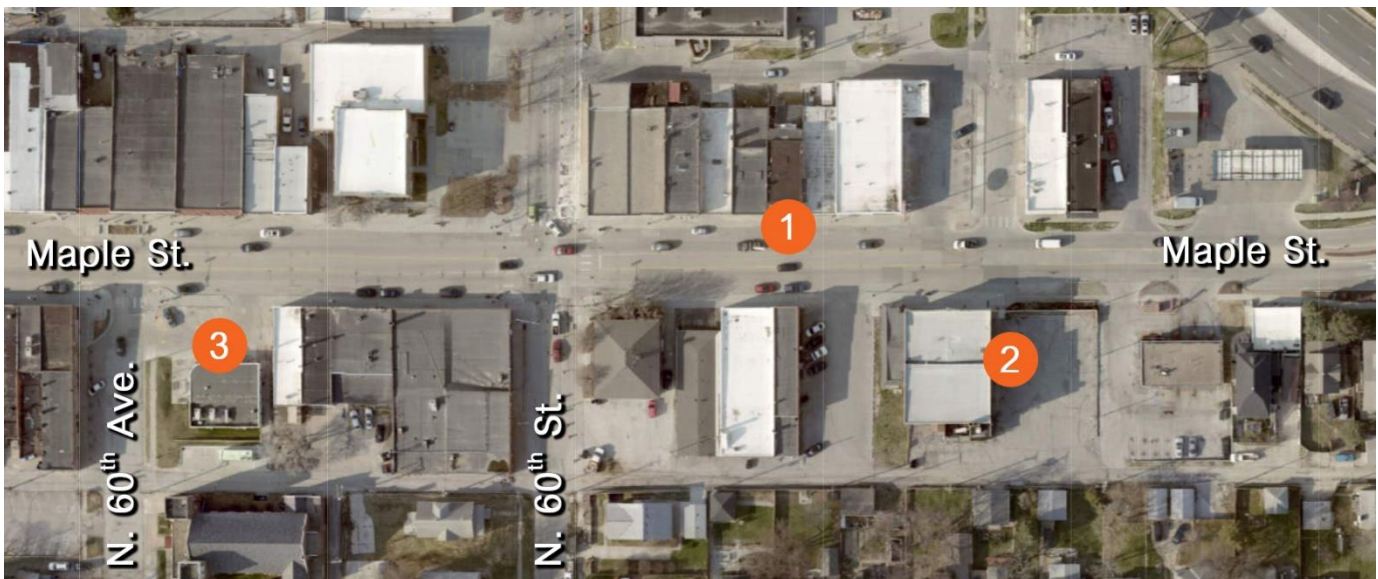

MAPLE ST. CONSTRUCT

IMPROVISE

A Series of Short Films

March 4th, 2022

Location 01: Maple St. Construct

Film Order:

1. **Glitch3 (Robert Smithson)**
Allegra Hangen
2. **TACOMAWORLD**
Arielle Falk
3. **i versus i**
Daniel Paul Schubert
4. **Examination**
Seejon Thomas
5. **6 7 6 (My House is the Camera)**
Levi Robb
6. **Loudspeaker and Back Porch**
Alex Jacobsen

Total run time: 21 minutes, 04 seconds.

MAPLE ST. CONSTRUCT

IMPROVISE

A Series of Short Films

March 4th, 2022

Location 02: BFF Gallery at the Masonic Lodge

Film Order:

- | | | | |
|----|---|----|--|
| 1. | When the Fun Stops
Ella Weber | 4. | Experiments In Movement Reflection And Deep Breath
Ian Tredway |
| 2. | Fire Pit
Frankie Carino | 5. | Quaranteamed
Jerry Peña |
| 3. | Dig
Mike Nesbit | 6. | como-se-vive
Jonthan Orozco & Jazabeth Roca-Gonzalez |
| | | 7. | Interconnectedness
Casey Callahan |

Total run time: 24 minutes, 13 seconds.

MAPLE ST. CONSTRUCT

IMPROVISE

A Series of Short Films

March 4th, 2022

Location 03: Backside of Ted & Wally's

Film Order:

- | | | | |
|----|--|-----|---|
| 1. | Drinking Seawater
Natou Fall | 6. | WAVE
Taiyo Watanabe |
| 2. | 3 Questions
Robert Gunderman | 7. | Dura-Lar – Oil – Brush – Spatula – Mineral Spirits
Chad Olsen |
| 3. | Hill House
Robin Donaldson | 8. | Improvise & Build
Jasmin Blasco |
| 4. | Vivaldi
Thomas Prinz | 9. | Primary Earth Primary Earth Primary Earth
William Dilworth |
| 5. | Broke Ground
Shane Darwent | 10. | Red and Yellow Twist, 2007
Garry Noland |